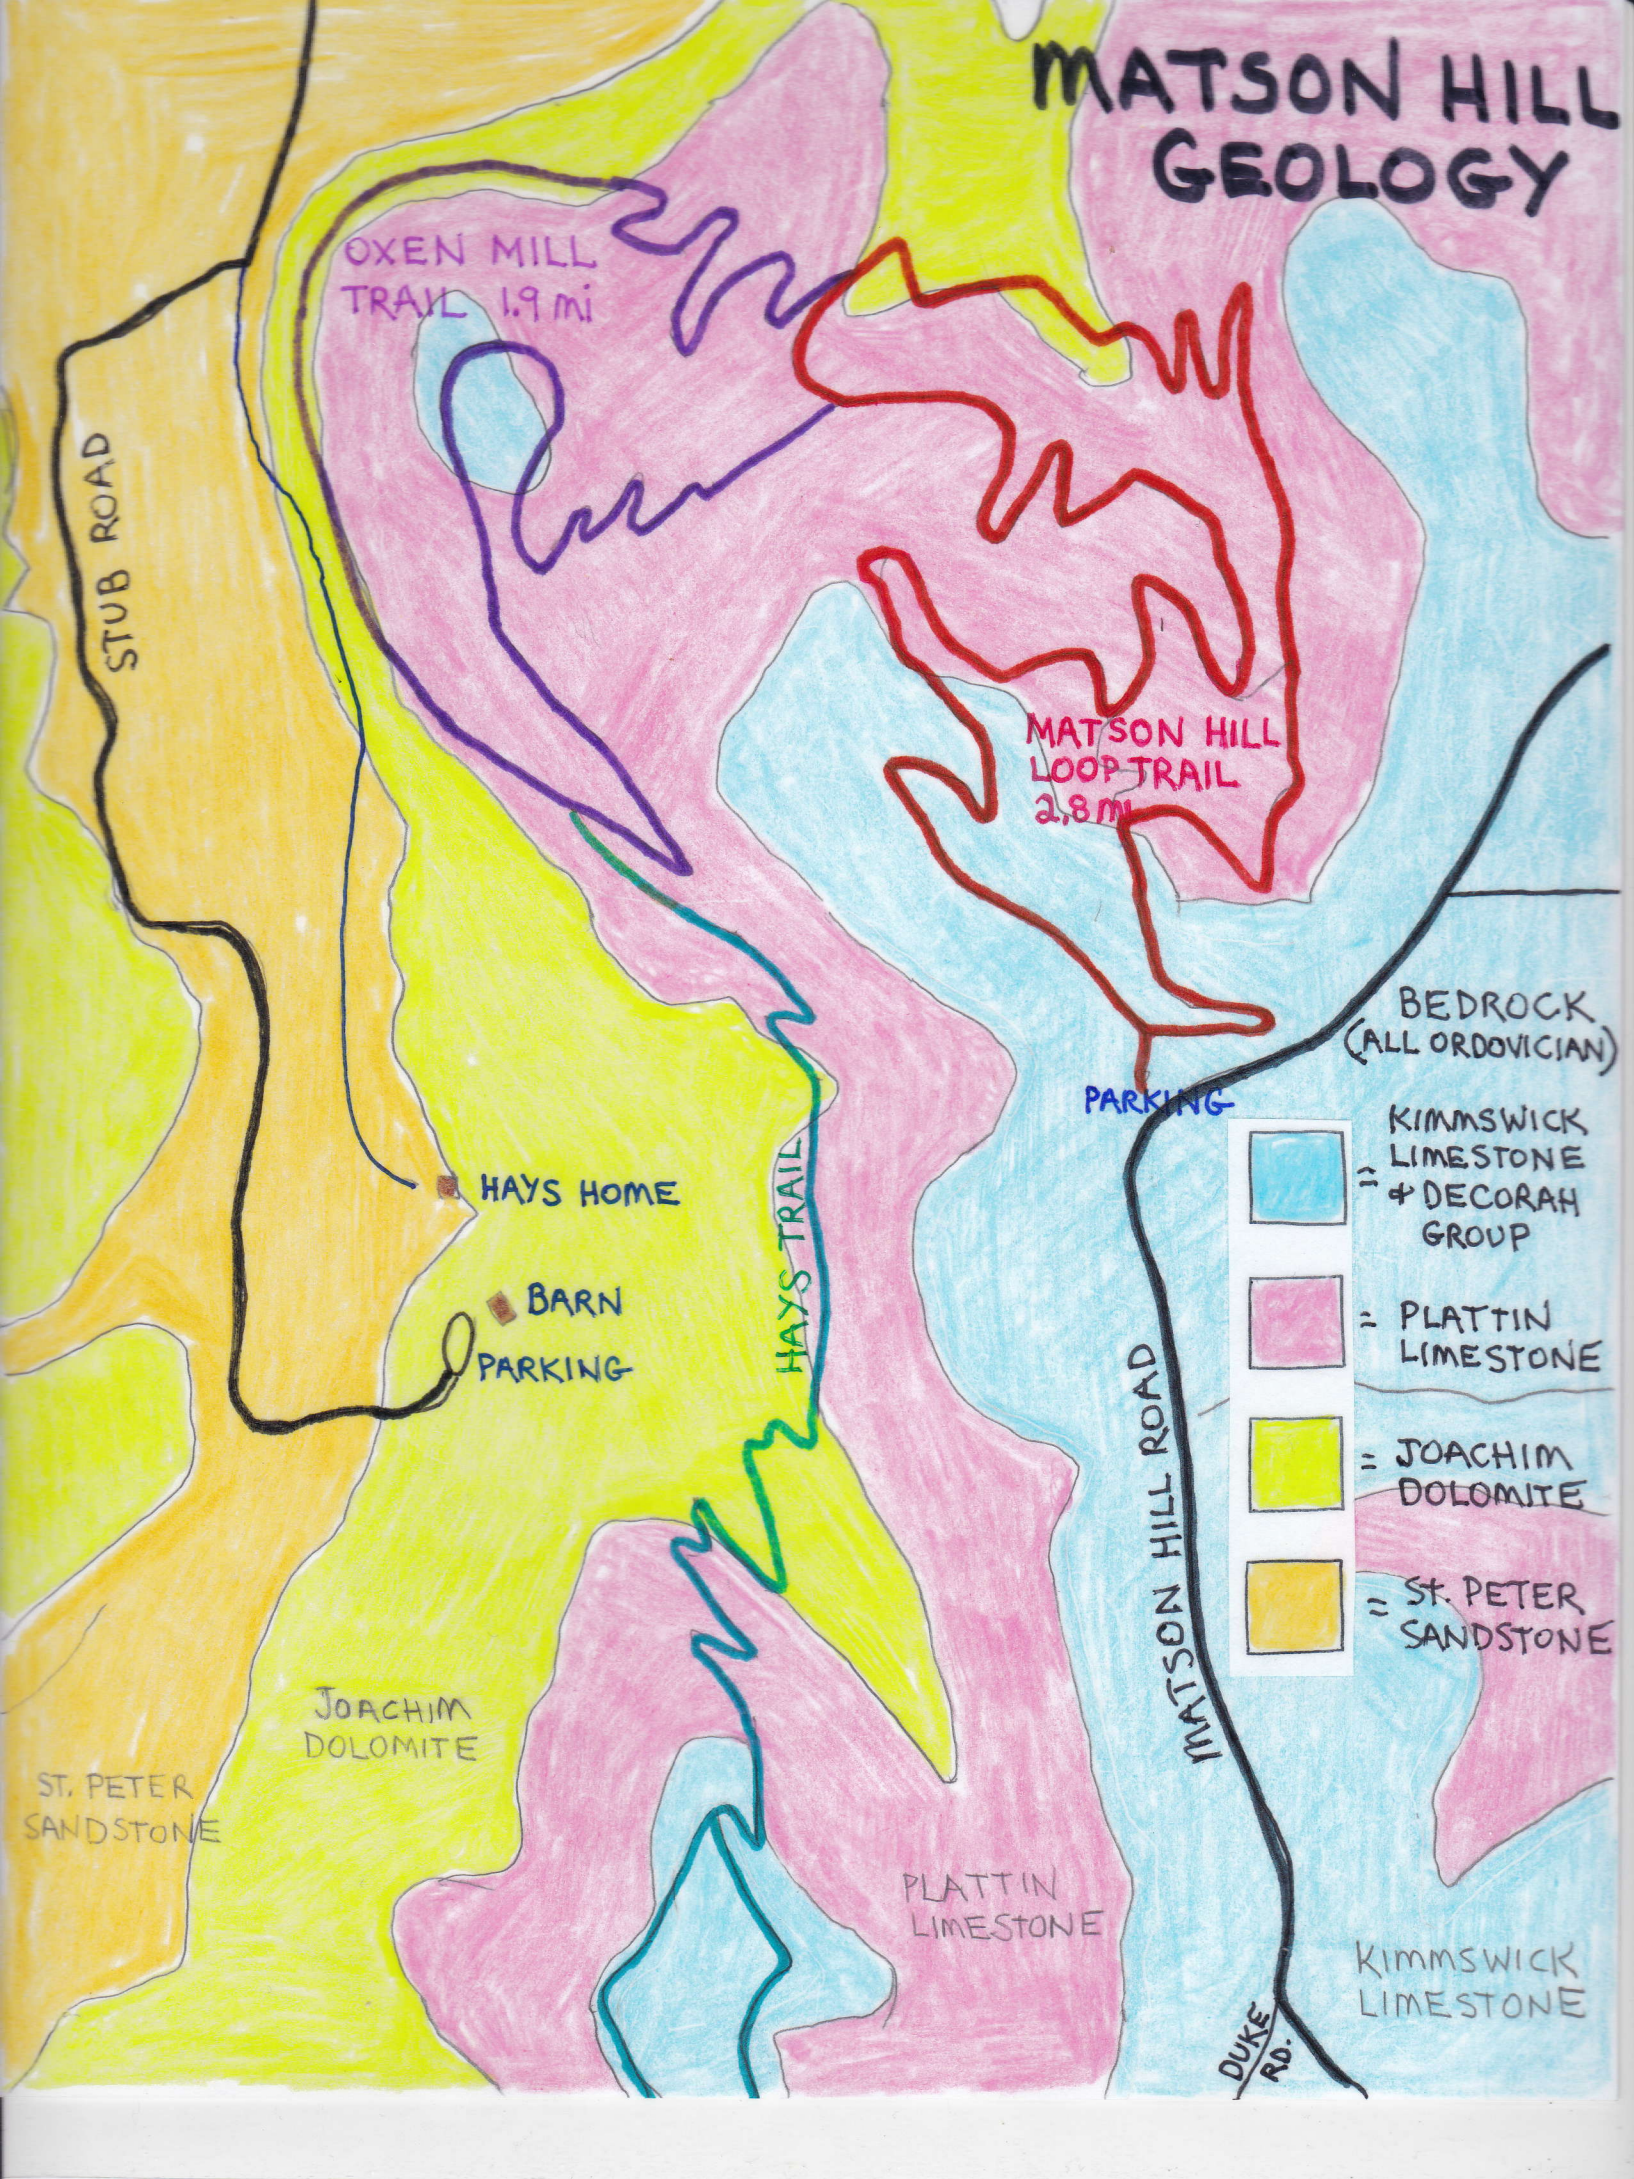

MATSON HILL GEOLOGY

OXEN MILL TRAIL 1.9 mi

MATSON HILL LOOP TRAIL 2.8 mi

STUB ROAD

HAYS HOME

BARN PARKING

HAYS TRAIL

PARKING

MATSON HILL ROAD

DUKE RD.

BEDROCK (ALL ORDOVICIAN)

- = KIMMSWICK LIMESTONE & DECORAH GROUP
- = PLATTIN LIMESTONE
- = JOACHIM DOLOMITE
- = ST. PETER SANDSTONE

JOACHIM DOLOMITE

ST. PETER SANDSTONE

PLATTIN LIMESTONE

KIMMSWICK LIMESTONE