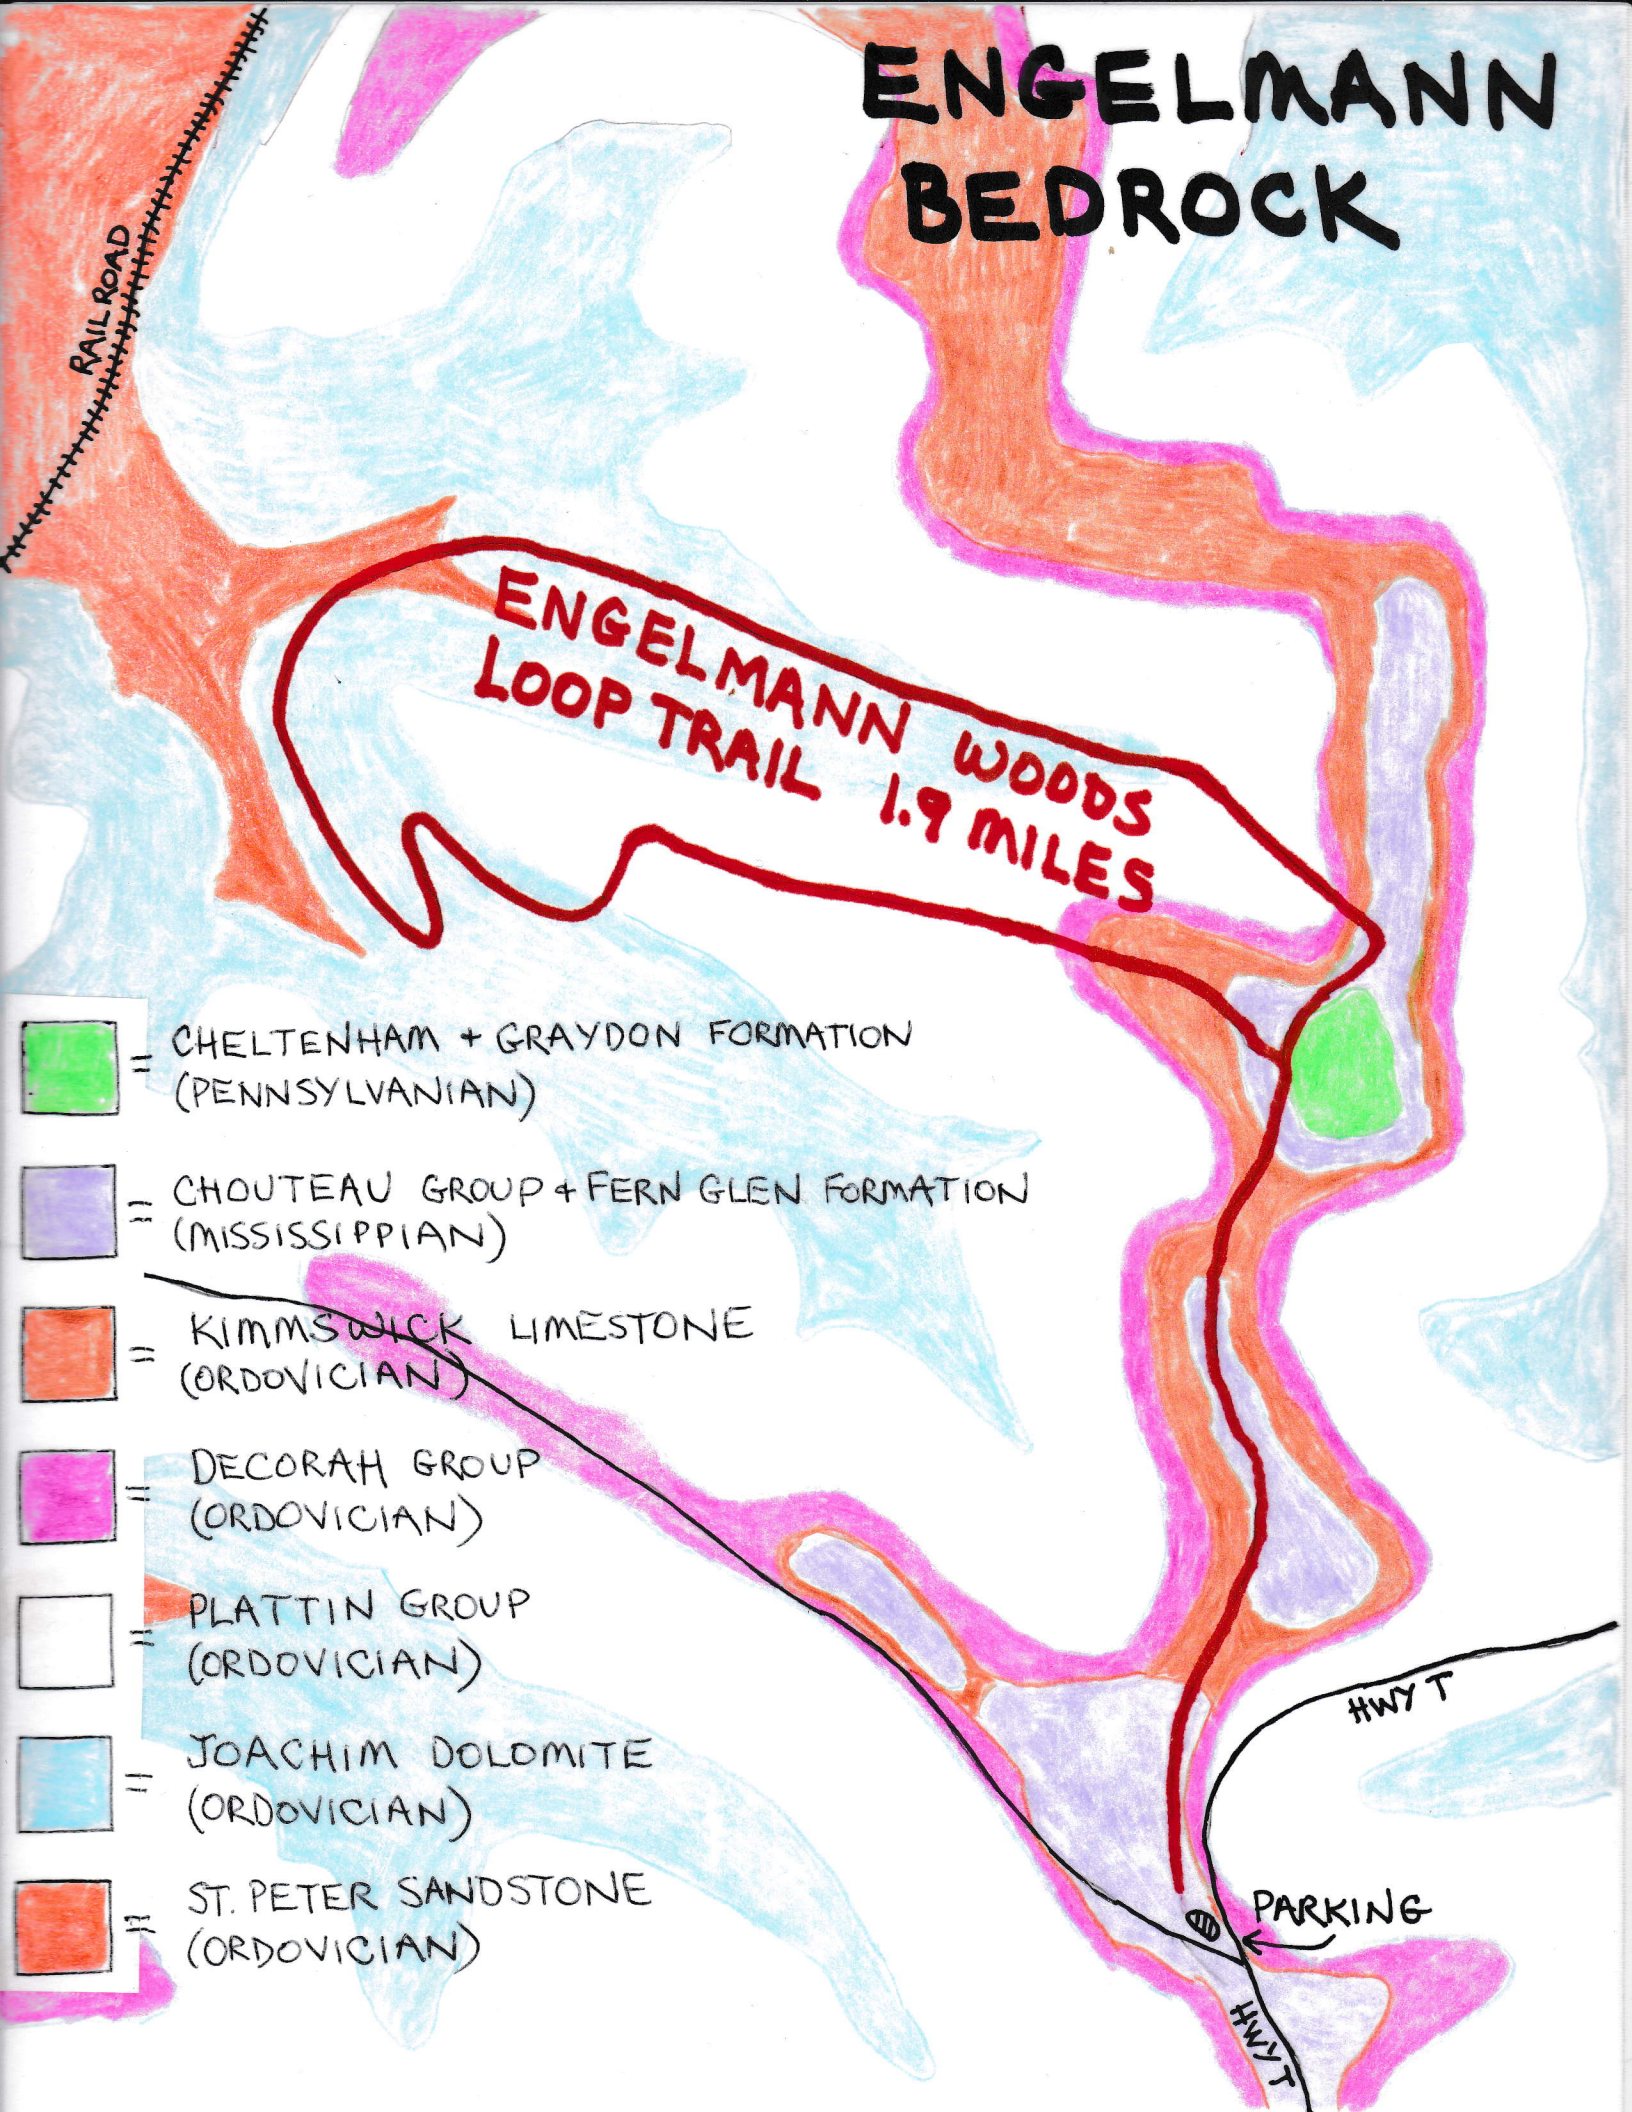

# ENGELMANN BEDROCK

ENGELMANN WOODS  
LOOP TRAIL 1.9 MILES

 = CHELTENHAM + GRAYDON FORMATION  
(PENNSYLVANIAN)

 = CHOUTEAU GROUP + FERN GLEN FORMATION  
(MISSISSIPPIAN)

 = KIMMSWICK LIMESTONE  
(ORDOVICIAN)

 = DECORAH GROUP  
(ORDOVICIAN)

 = PLATTIN GROUP  
(ORDOVICIAN)

 = JOACHIM DOLOMITE  
(ORDOVICIAN)

 = ST. PETER SANDSTONE  
(ORDOVICIAN)

RAIL ROAD

HWY T

PARKING

HWY T