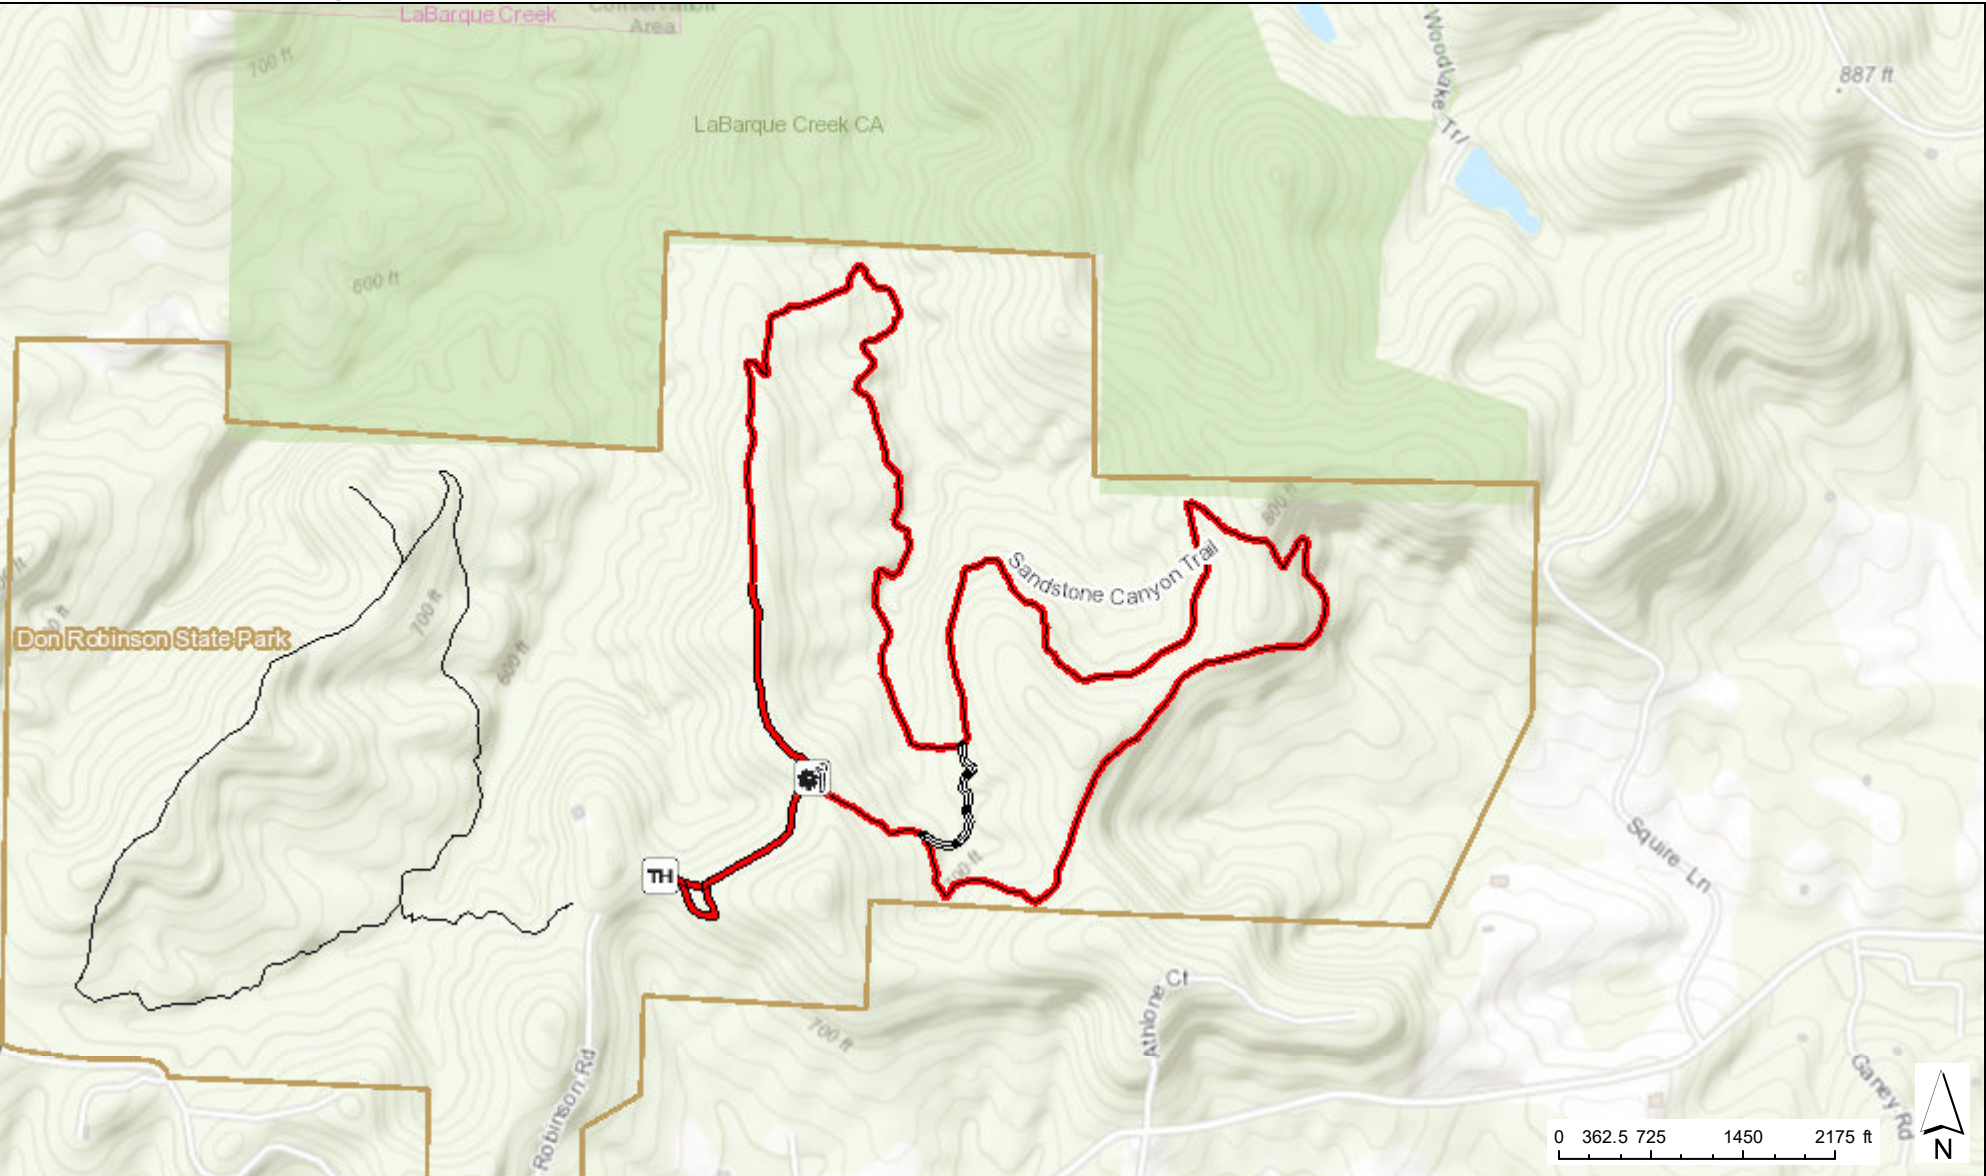

Don Robinson State Park

Sandstone Canyon Trail

Sources: Esri, HERE, Garmin, Intermap, increment P Corp., GEBCO, USGS, FAO, NPS, NRCAN, GeoBase, IGN, Kadaster NL, Ordnance Survey, Esri Japan, METI, Esri November 12, 2020 10:54:45 AM CDT