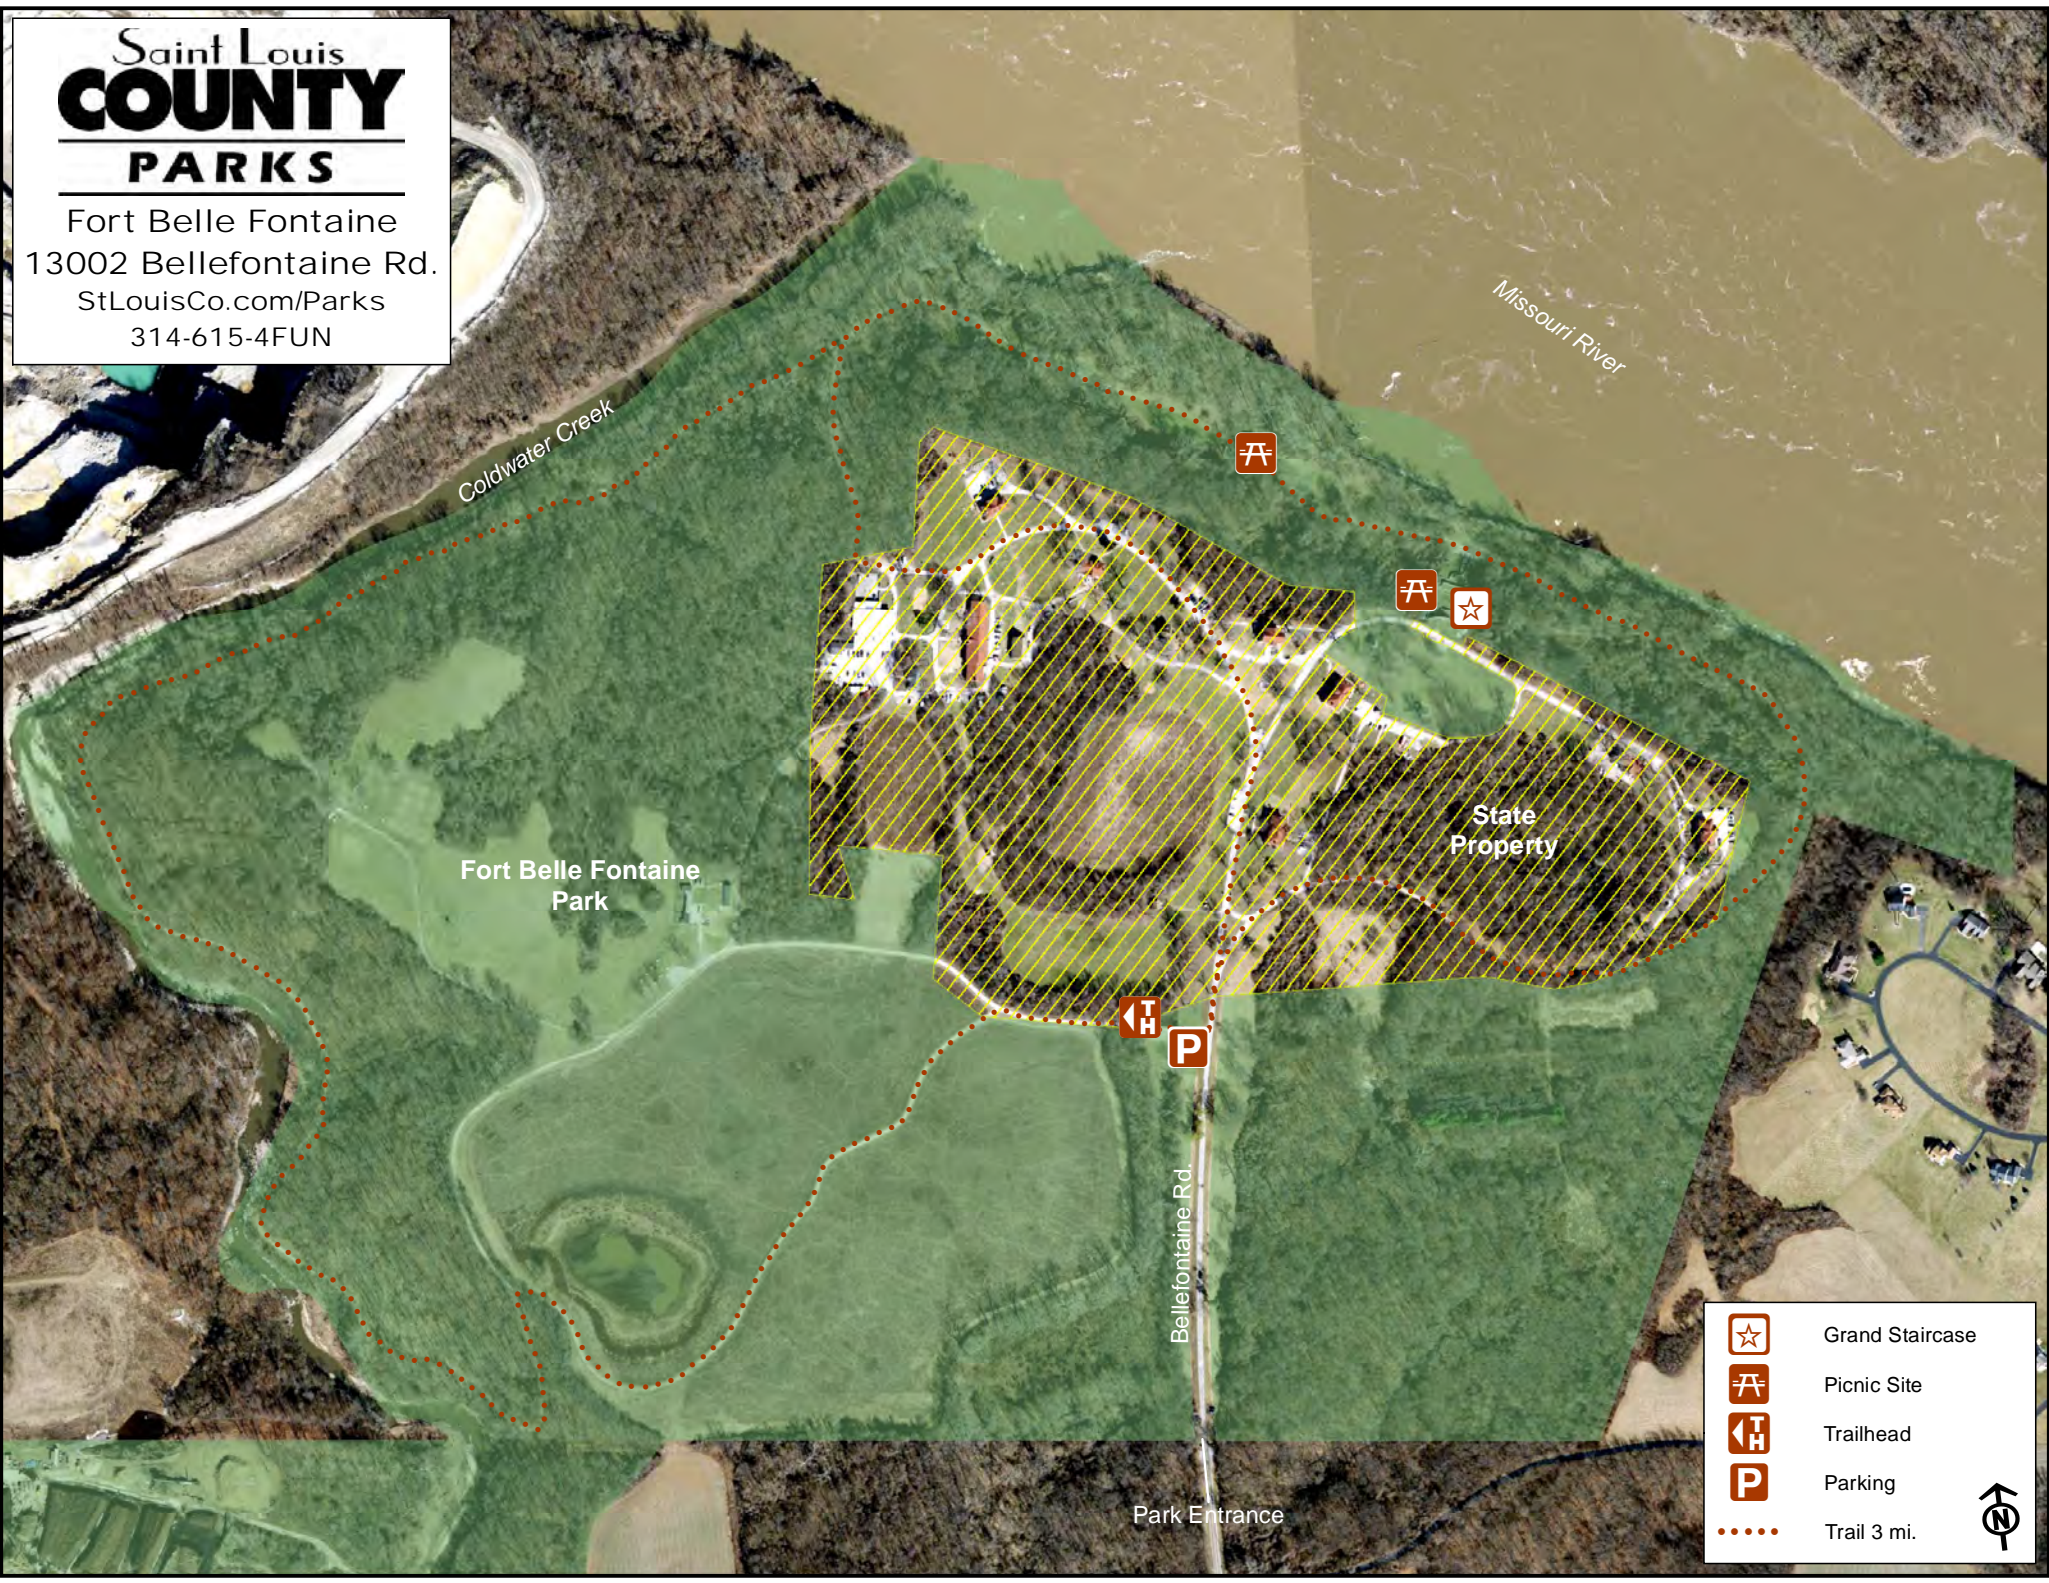

Saint Louis COUNTY PARKS

Fort Belle Fontaine
13002 Bellefontaine Rd.
StLouisCo.com/Parks
314-615-4FUN

Coldwater Creek

Missouri River

Fort Belle Fontaine
Park

State
Property

Bellefontaine Rd.

Park Entrance

-  Grand Staircase
-  Picnic Site
-  Trailhead
-  Parking
-  Trail 3 mi.