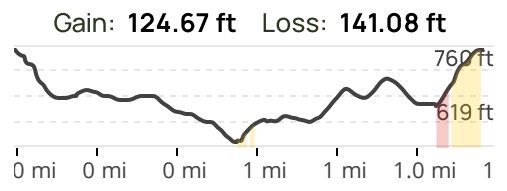

1.9°W
2/22/2023

Hawthorn Trail
Wildwood, MO