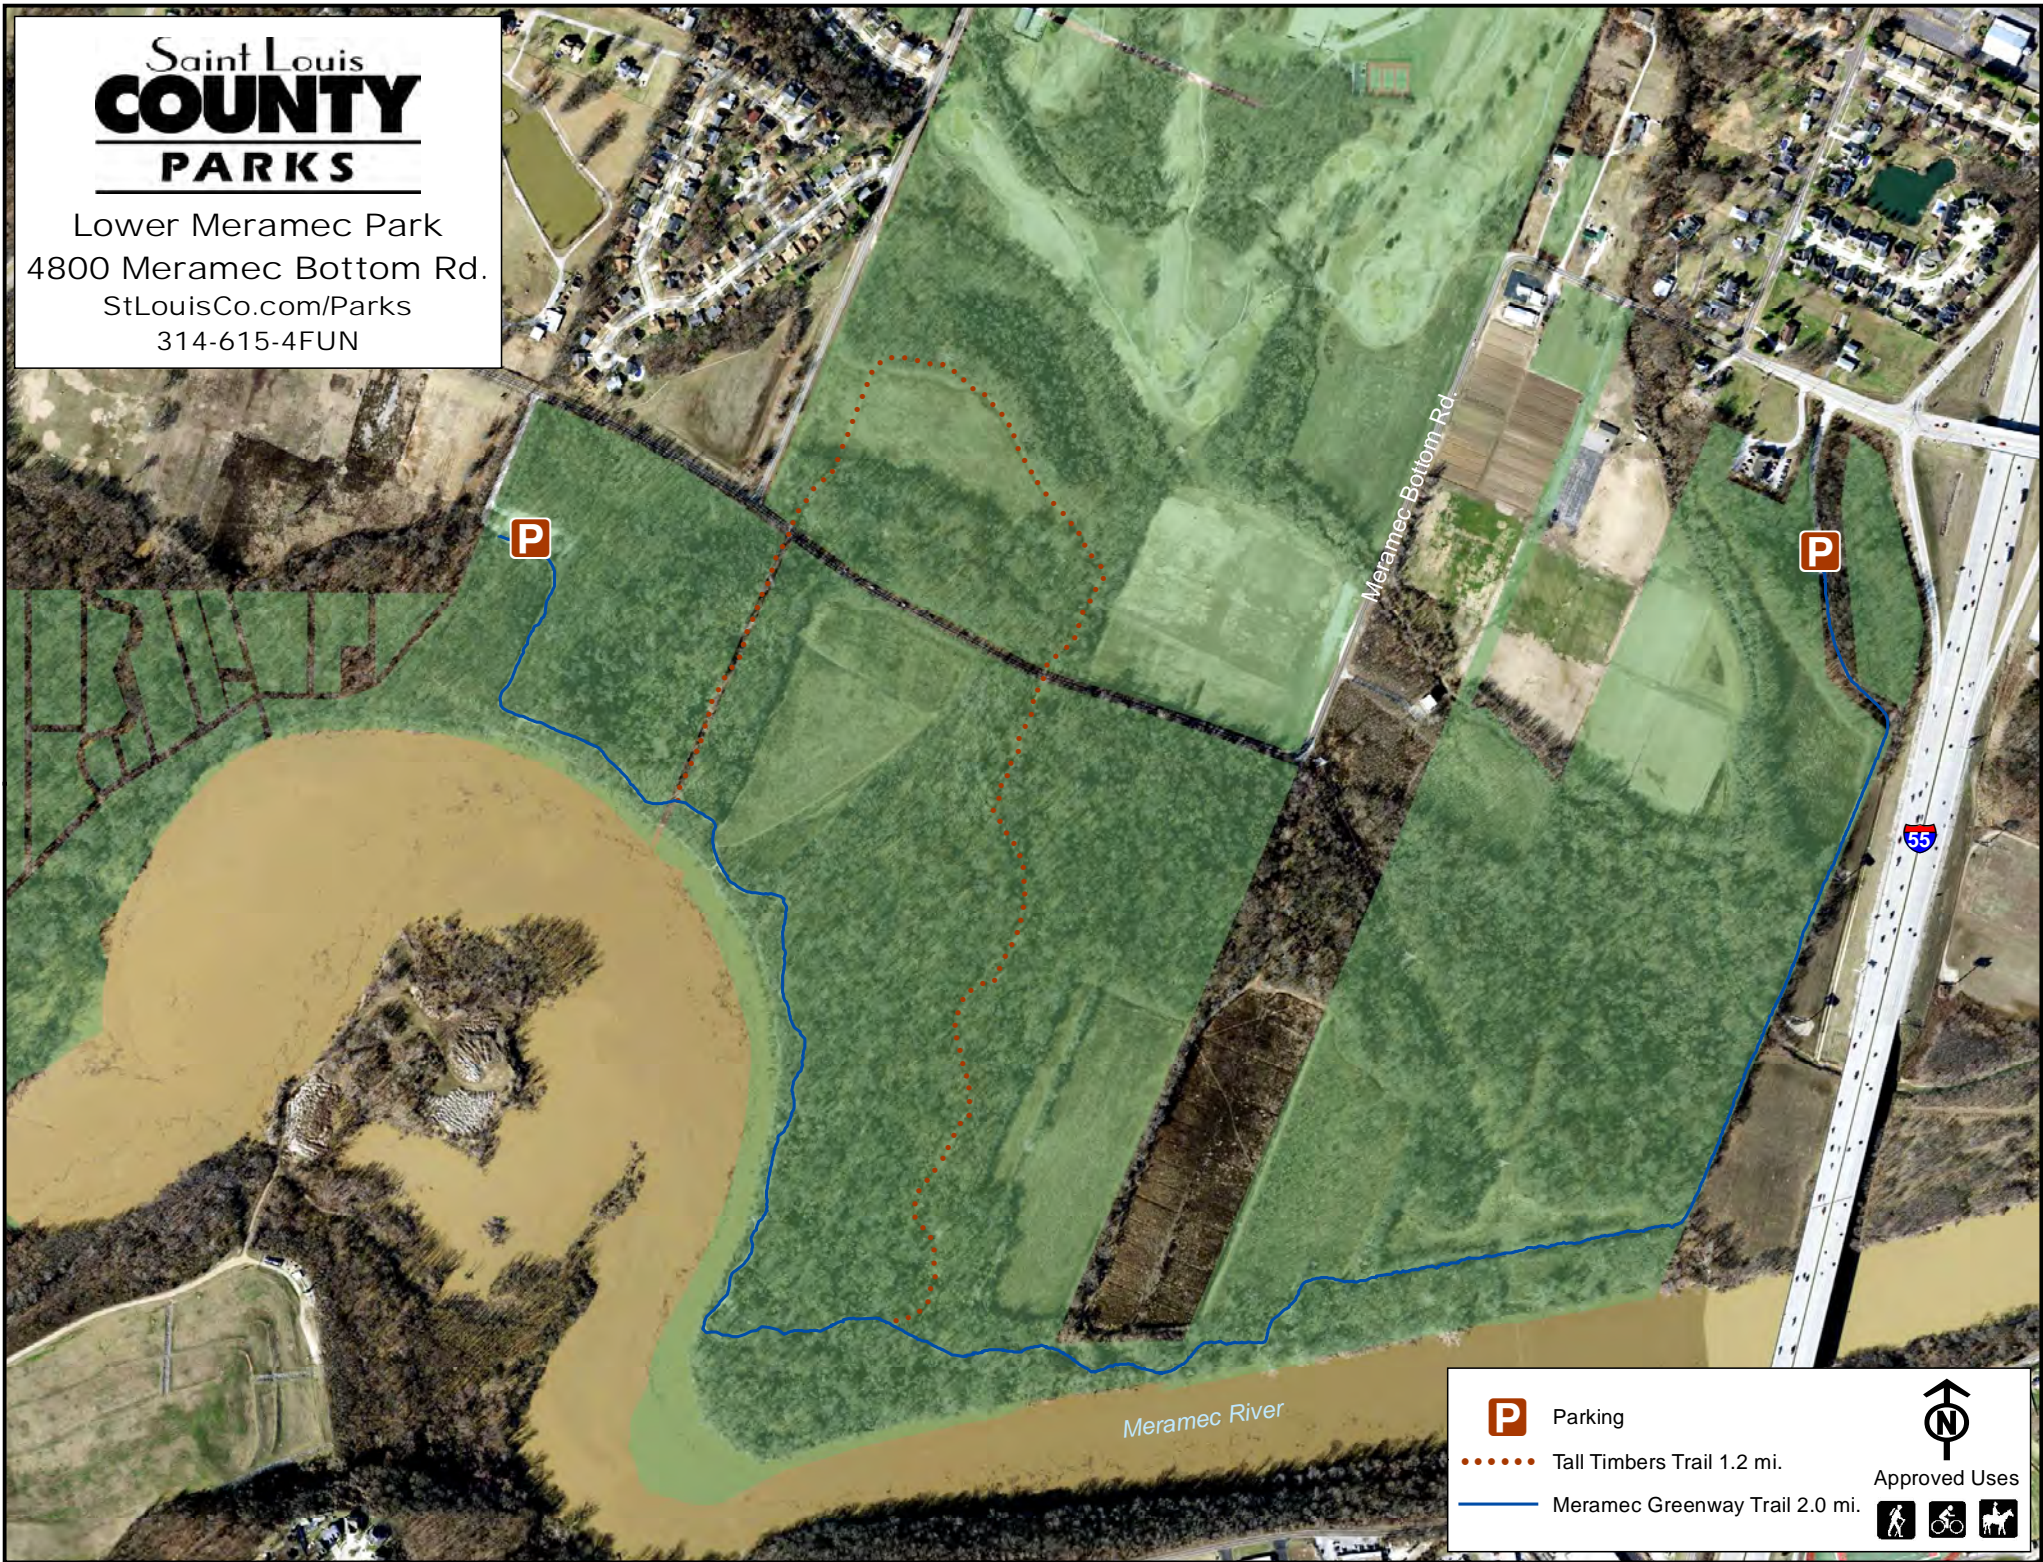

# Saint Louis COUNTY PARKS

Lower Meramec Park  
4800 Meramec Bottom Rd.  
StLouisCo.com/Parks  
314-615-4FUN

**P** Parking

..... Tall Timbers Trail 1.2 mi.

———— Meramec Greenway Trail 2.0 mi.

Approved Uses