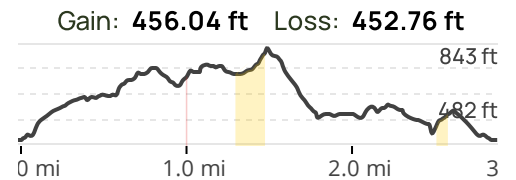

1.8°W  
2/22/2023

LaBarque Creek Trail  
Pacific, MO