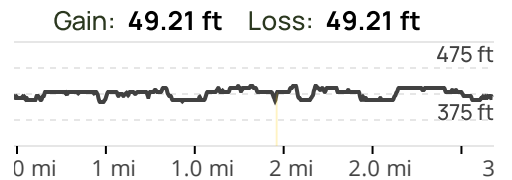

2.3°W
2/22/2023

Ellis Island Trail
West Alton, MO