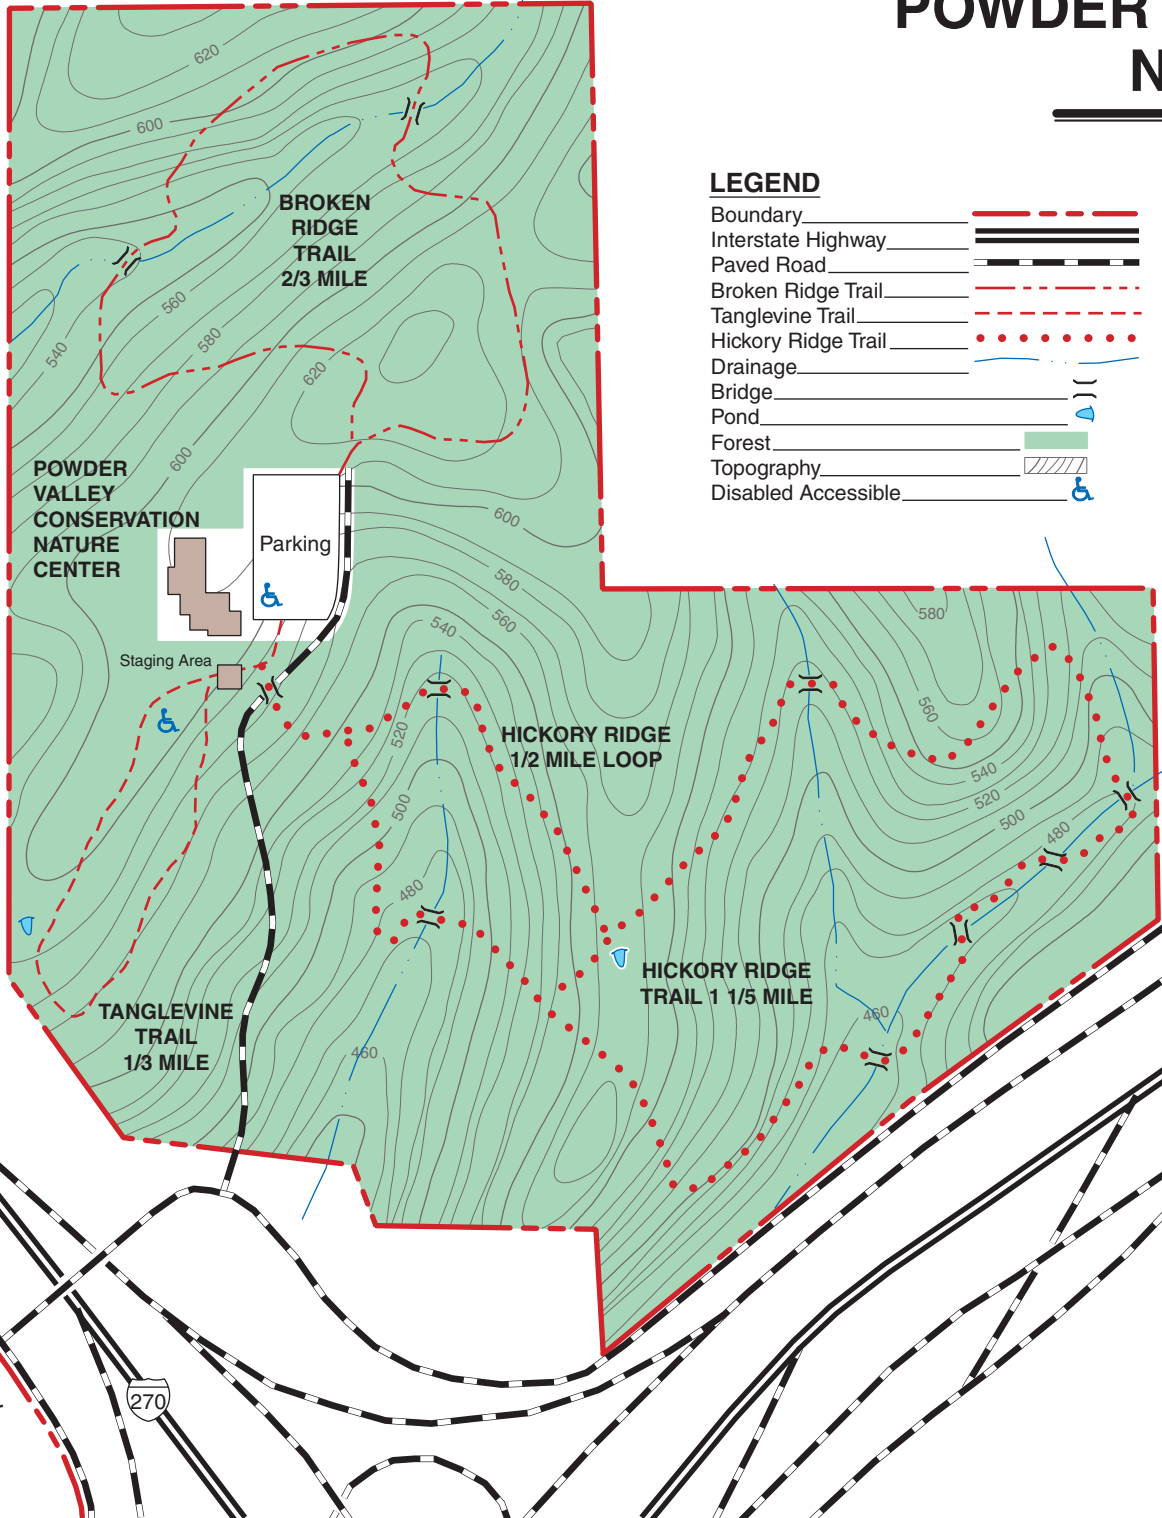

POWDER VALLEY CONSERVATION NATURE CENTER

ST. LOUIS COUNTY
112 ACRES

LEGEND

Boundary	
Interstate Highway	
Paved Road	
Broken Ridge Trail	
Tanglevine Trail	
Hickory Ridge Trail	
Drainage	
Bridge	
Pond	
Forest	
Topography	
Disabled Accessible	

VICINITY MAP

Cragwold Road

44

270

Emmenegger Nature Park

SCALE